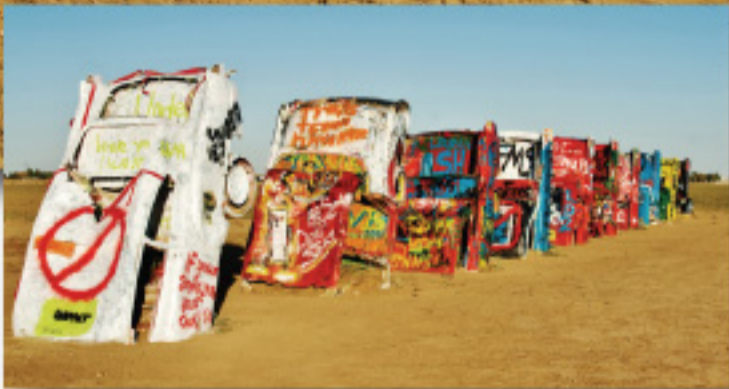

RED RIBBON CADILLACS 2007

PHOTOGRAPH BY SHANNON RECHERSON

METH = DEATH

AUSTIN MIDDLE SCHOOL · WWW.IMPACTFUTURES.ORG